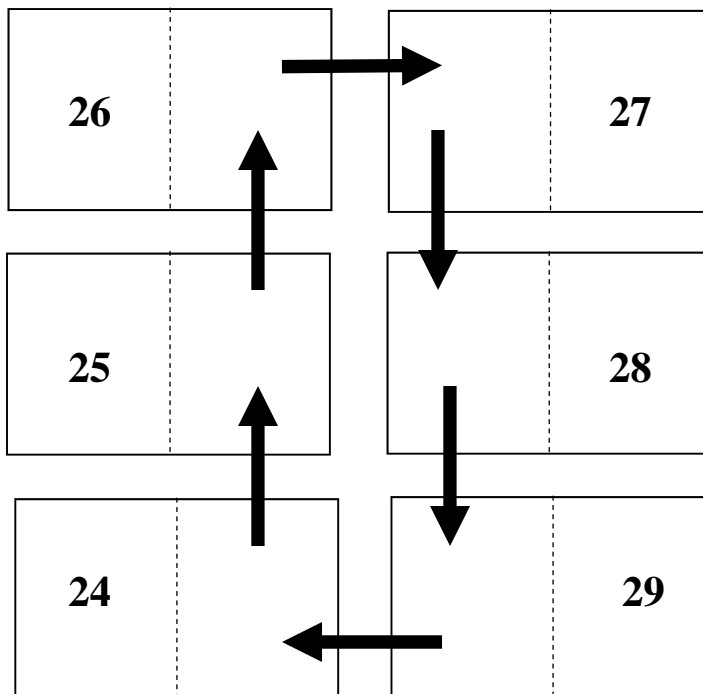

Arrows indicate the direction the visiting team rotates.

Micro Map 6 team rotation

Under 7 Field Map

Map is not to scale!

Under 6 Field Map

Home teams are on the outside of the field and do not Rotate!

Arrows indicate the direction the visiting team rotates.

Micro Map 5 1/2 team rotation

Under 7 Field Map

Map is not to scale!

★
1/2 Teams on field 21 and 27 scrimmage for the first round and then after the first games the 1/2 team rotates. Therefore, after the 1st round each rotating 1/2 team will have one rotation without an opponent and will need to scrimmage during this time.

Under 6 Field Map

Home teams are on the outside of the field and do not Rotate!

Arrows indicate the direction the visiting team rotates.

Micro Map 5 team rotation

Under 7 Field Map

Map is not to scale!

★
Teams on fields 20 and 26 scrimmage for the first round and then after the first games, 1/2 of the team rotates and 1/2 the team stays as the home team.

Under 6 Field Map

Home teams are on the outside of the field and do not Rotate!

Arrows indicate the direction the visiting team rotates.

Micro Map 4 1/2 team rotation

Under 7 Field Map

Map is not to scale!