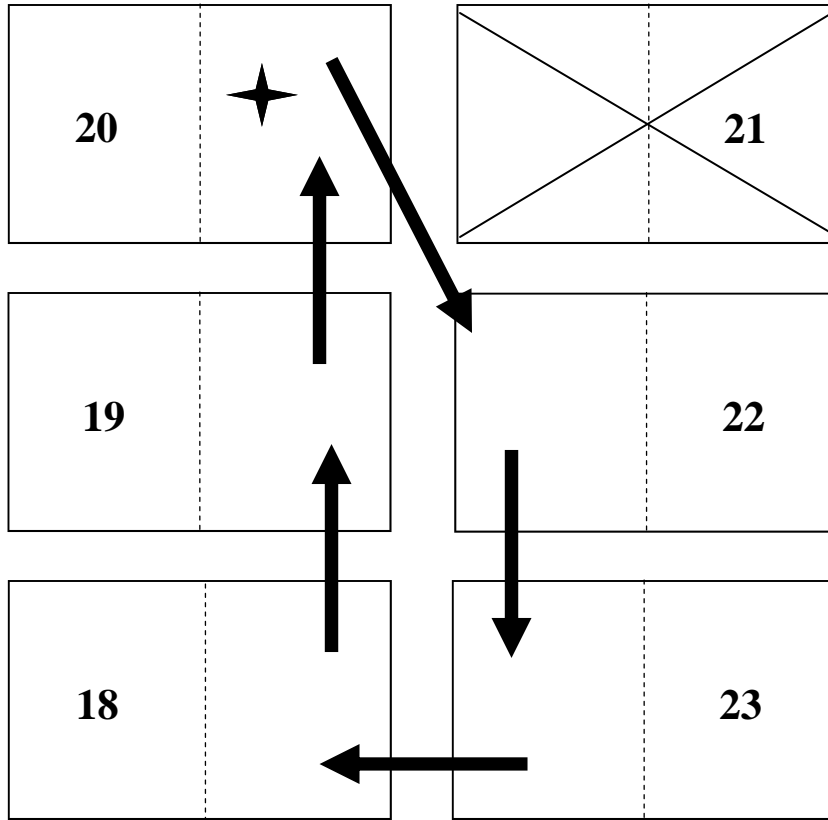

Arrows indicate the direction the visiting team rotates.

Micro Map 6 team rotation

Under 7 Field Map

Map is not to scale!

Under 6 Field Map

Home teams are on the outside of the field and do not Rotate!

Arrows indicate the direction the visiting team rotates.

Under 6 Field Map

Home teams are on the outside of the field and do not Rotate!

Arrows indicate the direction the visiting team rotates.

Micro Map 5 team rotation

Under 7 Field Map

Map is not to scale!

★
Teams on fields 20 and 26 scrimmage for the first round and then after the first games, 1/2 of the team rotates and 1/2 the team stays as the home team.

Under 6 Field Map

Home teams are on the outside of the field and do not Rotate!

Arrows indicate the direction the visiting team rotates.

Micro Map 4 1/2 team rotation

Under 7 Field Map

Map is not to scale!