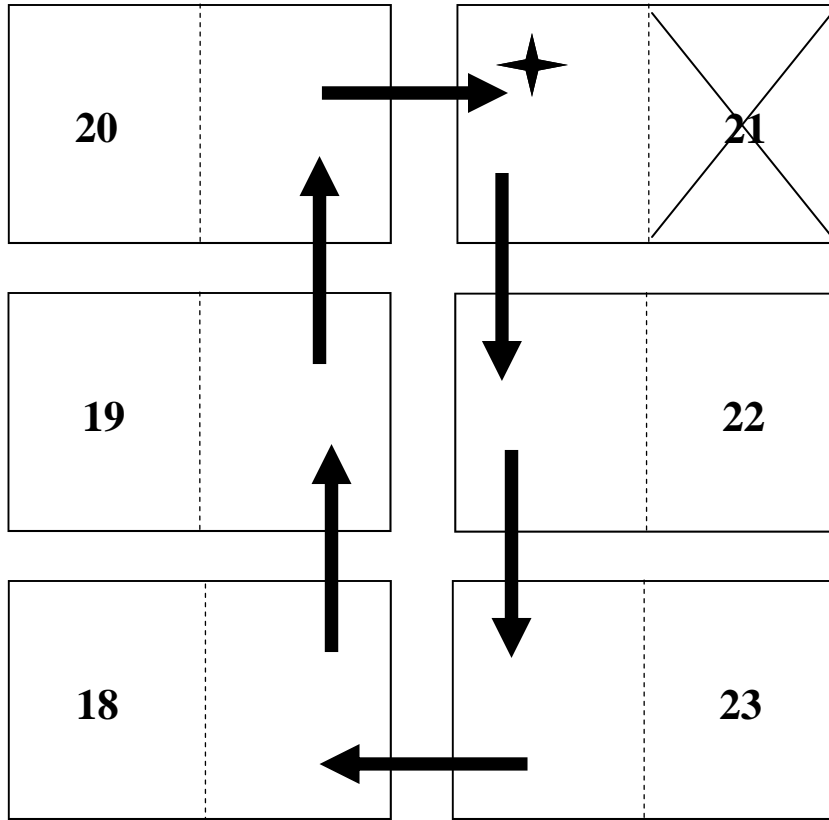

Arrows indicate the direction the visiting team rotates.

Micro Map 6 team rotation

Under 7 Field Map

Map is not to scale!

Under 6 Field Map

Home teams are on the outside of the field and do not Rotate!

Arrows indicate the direction the visiting team rotates.

Micro Map 5 1/2 team rotation

Under 7 Field Map

Map is not to scale!

★
1/2 Teams on field 21 and 27 scrimmage for the first round and then after the first games the 1/2 team rotates. Therefore, after the 1st round each rotating 1/2 team will have one rotation without an opponent and will need to scrimmage during this time.

Under 6 Field Map

Home teams are on the outside of the field and do not Rotate!

Arrows indicate the direction the visiting team rotates.

Micro Map 5 team rotation

Under 7 Field Map

Map is not to scale!

★
Teams on fields 20 and 26 scrimmage for the first round and then after the first games, 1/2 of the team rotates and 1/2 the team stays as the home team.

Under 6 Field Map

Home teams are on the outside of the field and do not Rotate!

Arrows indicate the direction the visiting team rotates.

Micro Map 4 1/2 team rotation

Under 7 Field Map

Map is not to scale!