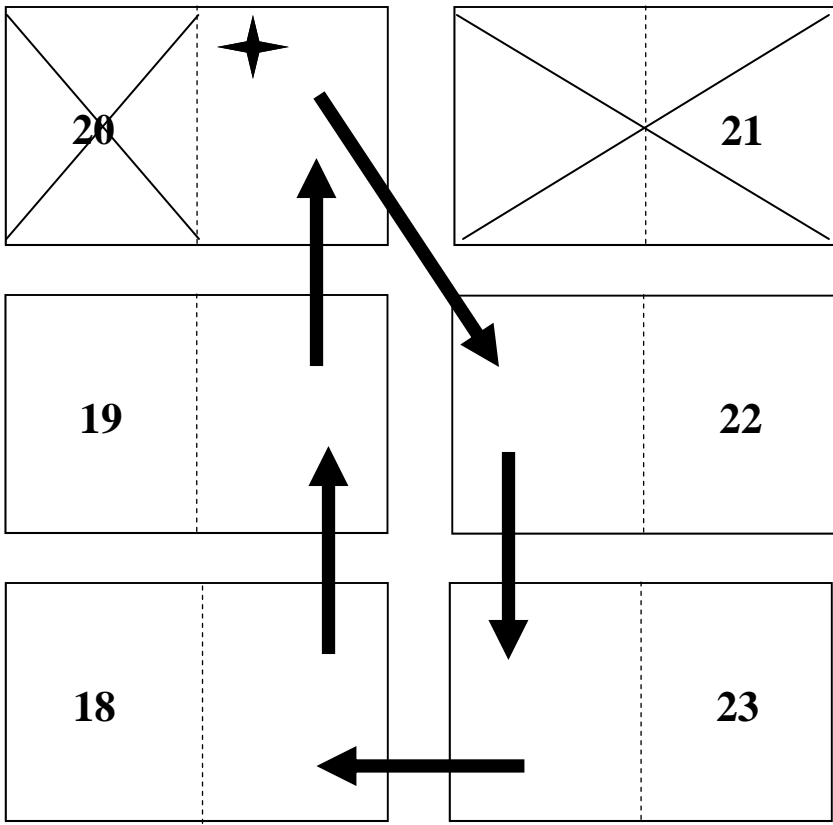

Under 6 Field Map

Home teams are on the outside of the field and do not Rotate!

Arrows indicate the direction the visiting team rotates.

Micro Map 5 team rotation

Under 7 Field Map

Map is not to scale!

★
Teams on fields 20 and 26 scrimmage for the first round and then after the first games, 1/2 of the team rotates and 1/2 the team stays as the home team.

Under 6 Field Map

Home teams are on the outside of the field and do not Rotate!

Arrows indicate the direction the visiting team rotates.

Micro Map 4 1/2 team rotation

Under 7 Field Map

Map is not to scale!