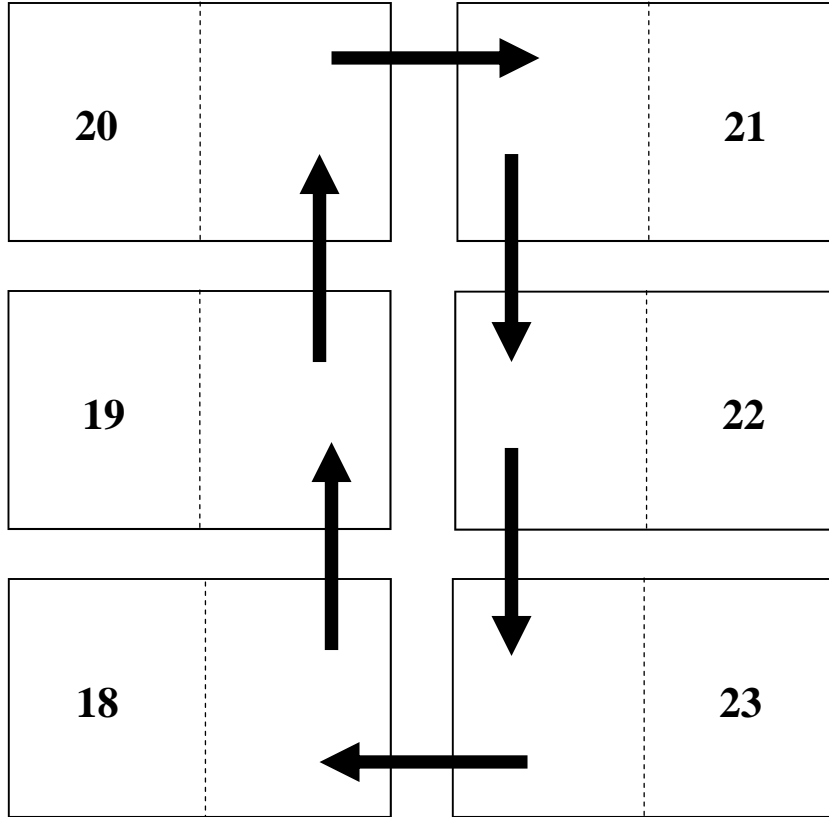

Arrows indicate the direction the visiting team rotates.

Micro Map 6 team rotation

Under 7 Field Map

Map is not to scale!

Under 6 Field Map

Home teams are on the outside of the field and do not Rotate!

Arrows indicate the direction the visiting team rotates.

Micro Map 5 1/2 team rotation

Under 7 Field Map

Map is not to scale!

★
1/2 Teams on field 21 and 27 scrimmage for the first round and then after the first games the 1/2 team rotates. Therefore, after the 1st round each rotating 1/2 team will have one rotation without an opponent and will need to scrimmage during this time.

Under 6 Field Map

Home teams are on the outside of the field and do not Rotate!

Arrows indicate the direction the visiting team rotates.

Micro Map 5 team rotation

Under 7 Field Map

Map is not to scale!

★
Teams on fields 20 and 26 scrimmage for the first round and then after the first games, 1/2 of the team rotates and 1/2 the team stays as the home team.

Under 6 Field Map

Home teams are on the outside of the field and do not Rotate!

Arrows indicate the direction the visiting team rotates.

Micro Map 4 1/2 team rotation

Under 7 Field Map

Map is not to scale!