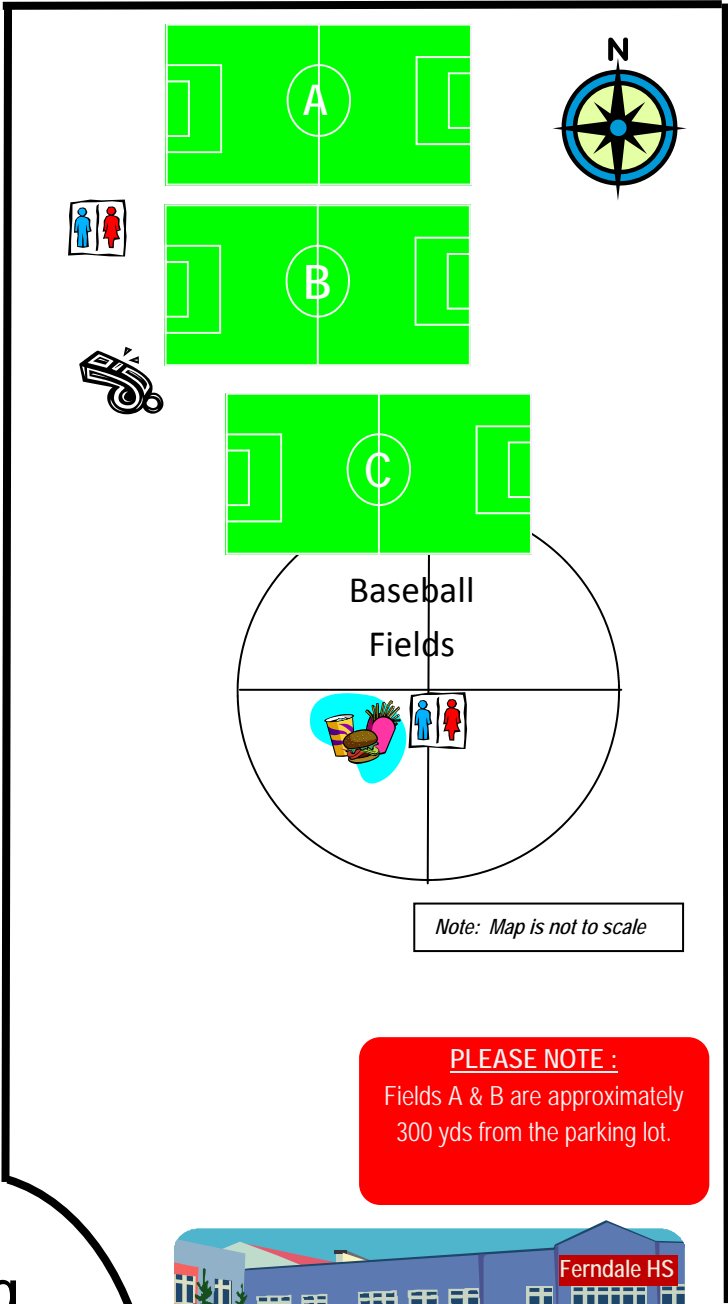

## Fields A-B

Please note that fields A, B & C are approximately 300 yards from parking lot.

Facility Rules:

- No pets, except guide animals
- No alcoholic beverages
- No Smoking on school grounds

Bathrooms

Referees

Concessions

Tournament t-shirts

**PLEASE NOTE :**  
Fields A & B are approximately 300 yds from the parking lot.