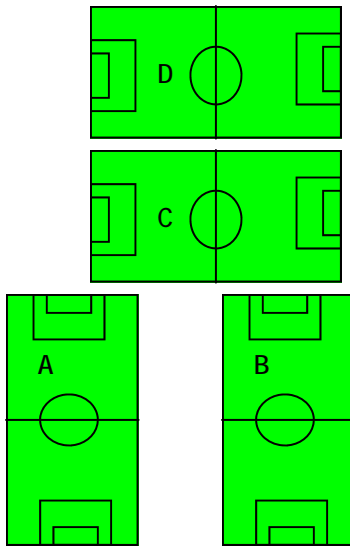

Meridian High School Fields Fields A, B, C & D

Parking

Meridian High School

Laurel Road