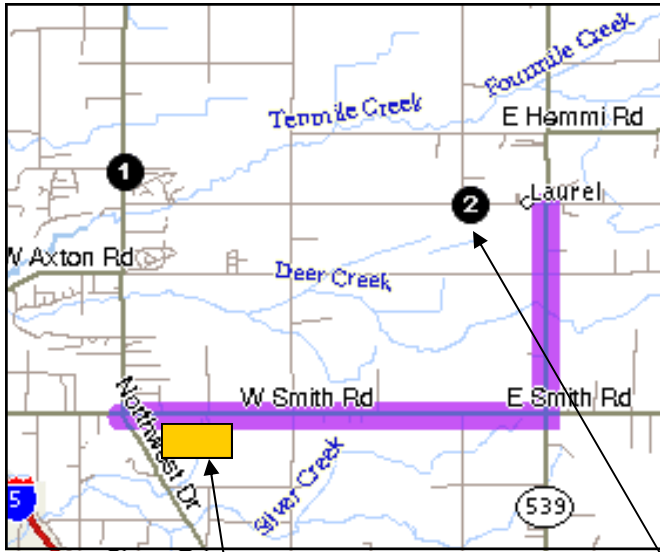

# Map To Meridian High School

Northwest Soccer Park

Meridian HS

Fields A, B, C and D are located at Meridian High School, which is 2.5 miles from Northwest Soccer Park.

## Directions

Follow Smith Road east to Guide Meridian. Take a left on Guide Meridian and follow to Laurel Road. At Laurel Road take a left. Meridian High School is approximately 1/4 of mile west on Laruel Road. Parking is just west of the high school.

## Meridian High School Fields Fields A, B, C & D

Parking

Meridian High School

Laurel Road