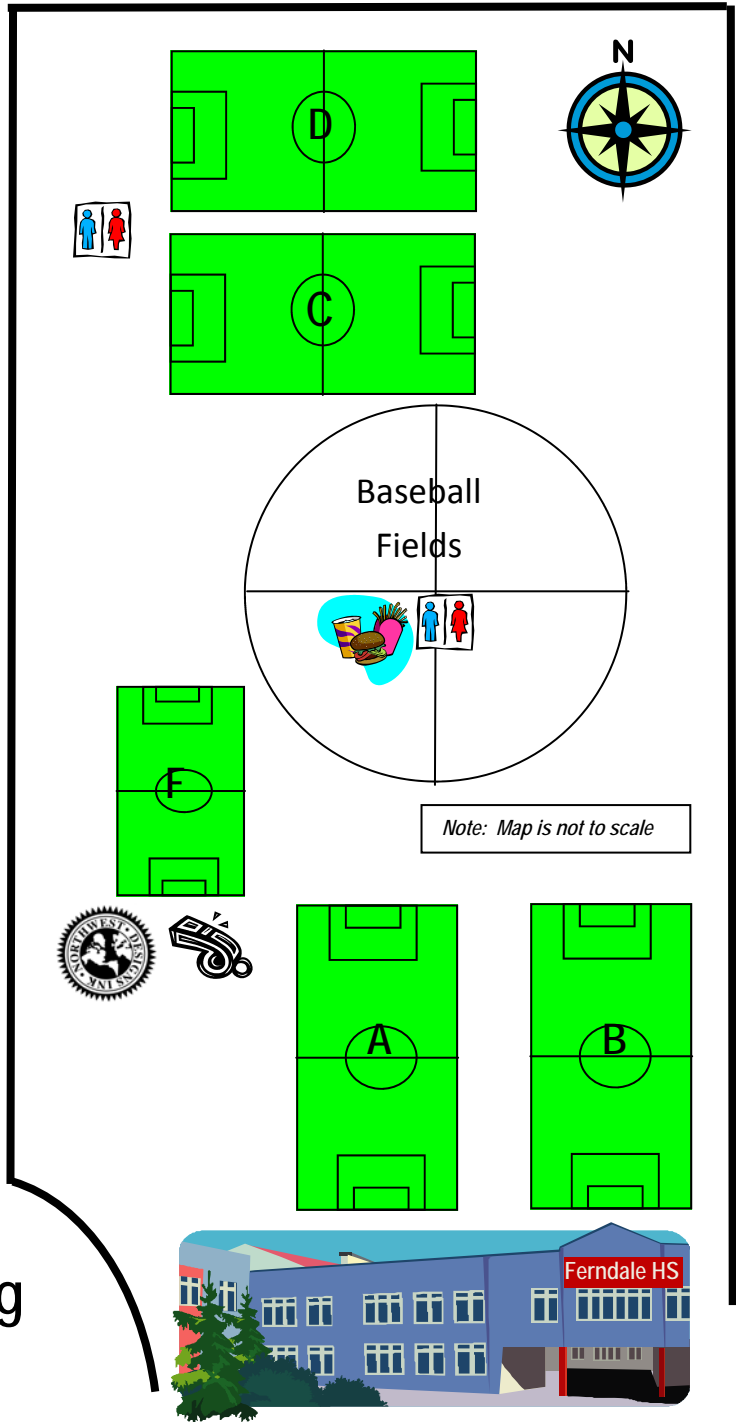

Ferndale High School

Fields A-F

Please note that fields C & D are approximately .2 miles from parking lot.

Facility Rules:

- No pets, except guide animals
- No alcoholic beverages
- No Smoking on school grounds

	Bathrooms		Referees
	Concessions		Tournament t-shirts

Directions to Ferndale HS from Northwest Soccer Park

1. Right on Norrrthwest Drive to Axton Road
2. Take a left on Axton Road and drive west
3. Axton Road will turn into Main Street
4. Take Main Street to 2nd Avenue and turn right
5. Take the 1st left onto Vista Dr
6. Turn right at Cottage Pl
7. Sharp right at Golden Eagle Dr/School St