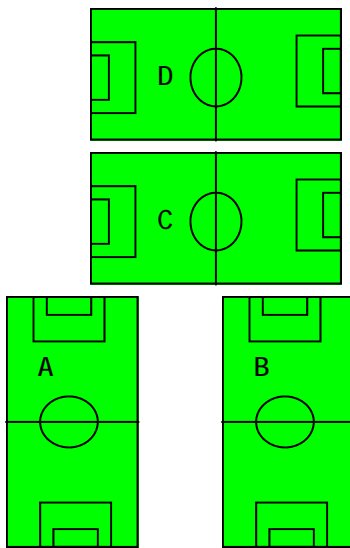

Meridian High School Fields Fields A, B, C & D

Parking

Meridian High School

Laurel Road