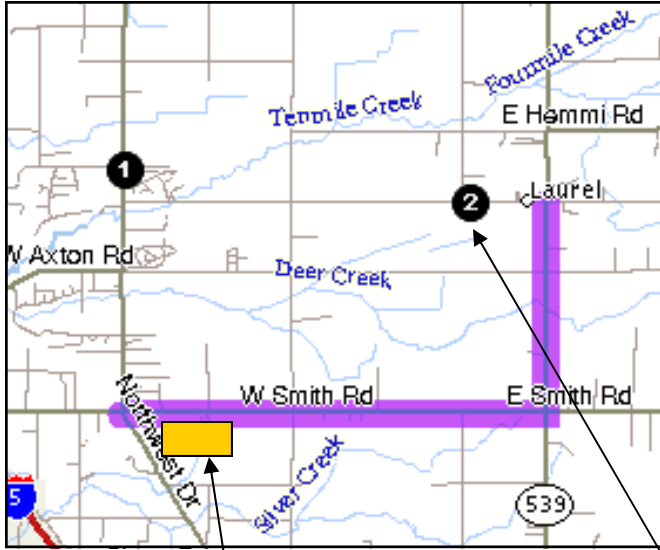

Map To Meridian High School

Northwest Soccer Park

Meridian HS

Fields A, B, C and D are located at Meridian High School, which is 2.5 miles from Northwest Soccer Park.

Directions

Follow Smith Road east to Guide Meridian. Take a left on Guide Meridian and follow to Laurel Road. At Laurel Road take a left. Meridian High School is approximately 1/4 of mile west on Laruel Road. Parking is just west of the high school.

Meridian High School Fields Fields A, B, C & D

Parking

Meridian High School

Laurel Road