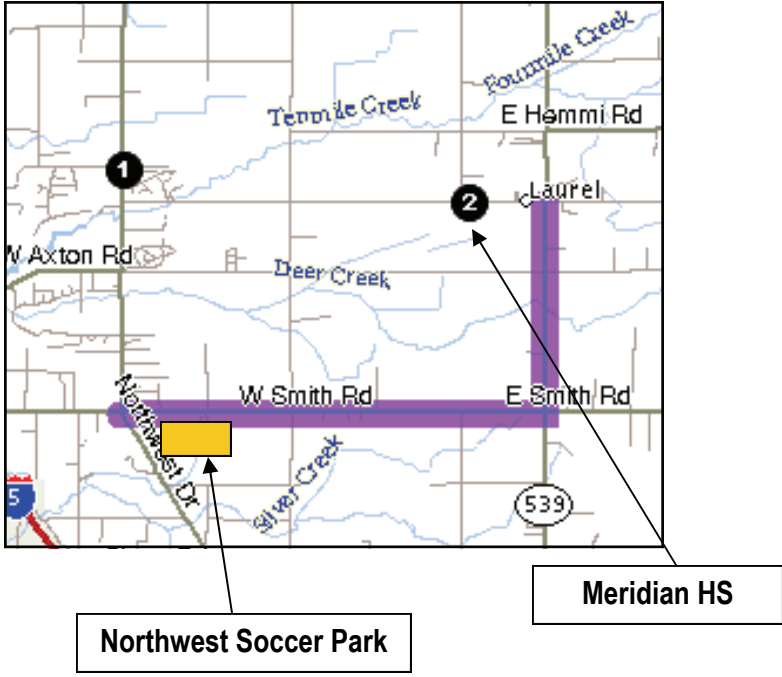

# Map To Meridian High School

Fields A, B, and C are located at Meridian High School, which is 2.5 miles from Northwest Soccer Park.

### Directions

Follow Smith Road east to Guide Meridian. Take a left on Guide Meridian and follow to Laurel Road. At Laurel Road take a left. Meridian High School is approximately 1/4 of mile west on Laruel Road. Parking is just

## Meridian High School Fields A, B & C

Meridian High School

Laurel Road