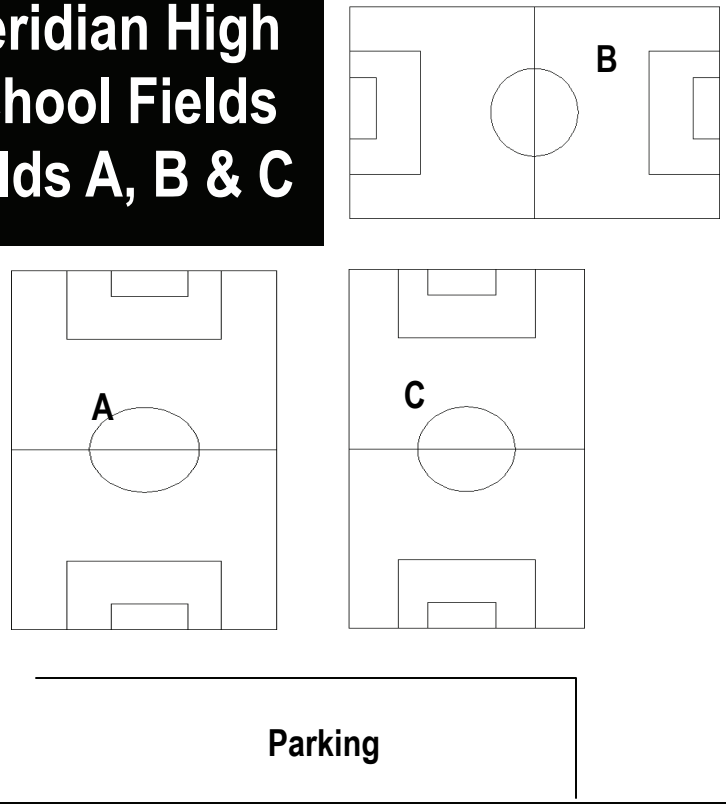

Meridian High School Fields A, B & C

Laurel Road